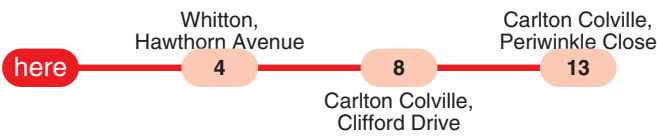

# Bus departures from this stop Lowestoft opp Riverside Business Park

**109** Lowestoft Town Centre - Carlton Colville First in Norfolk & Suffolk **1-EC**

**981** East Norfolk Sixth Form College - Lowestoft - Worlingham First in Norfolk & Suffolk **1-EC**

The numbers circled indicate approximate timings in minutes from Lowestoft, Riverside Business Park

**Mondays to Fridays** Bus times as at 15th July 2024

Time	Service	Time	Service	Time	Service	Time	Service	Time	Service	Time	Service	Time	Service
0726	109	0856	109	1026	109	1156	109	1326	109	1456	109	1626	109
0756	109	0926	109	1056	109	1226	109	1356	109	1526	109	1626	981 Col2
0826	109	0956	109	1126	109	1256	109	1426	109	1556	109	1656	109
												1726	109