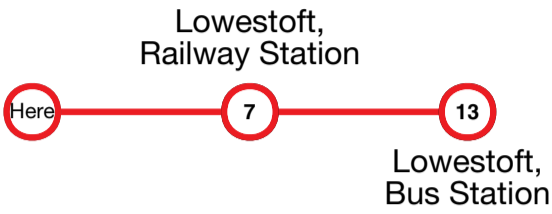

902 Norwich - Thurton - Carlton Colville - Lowestoft

First in Norfolk & Suffolk